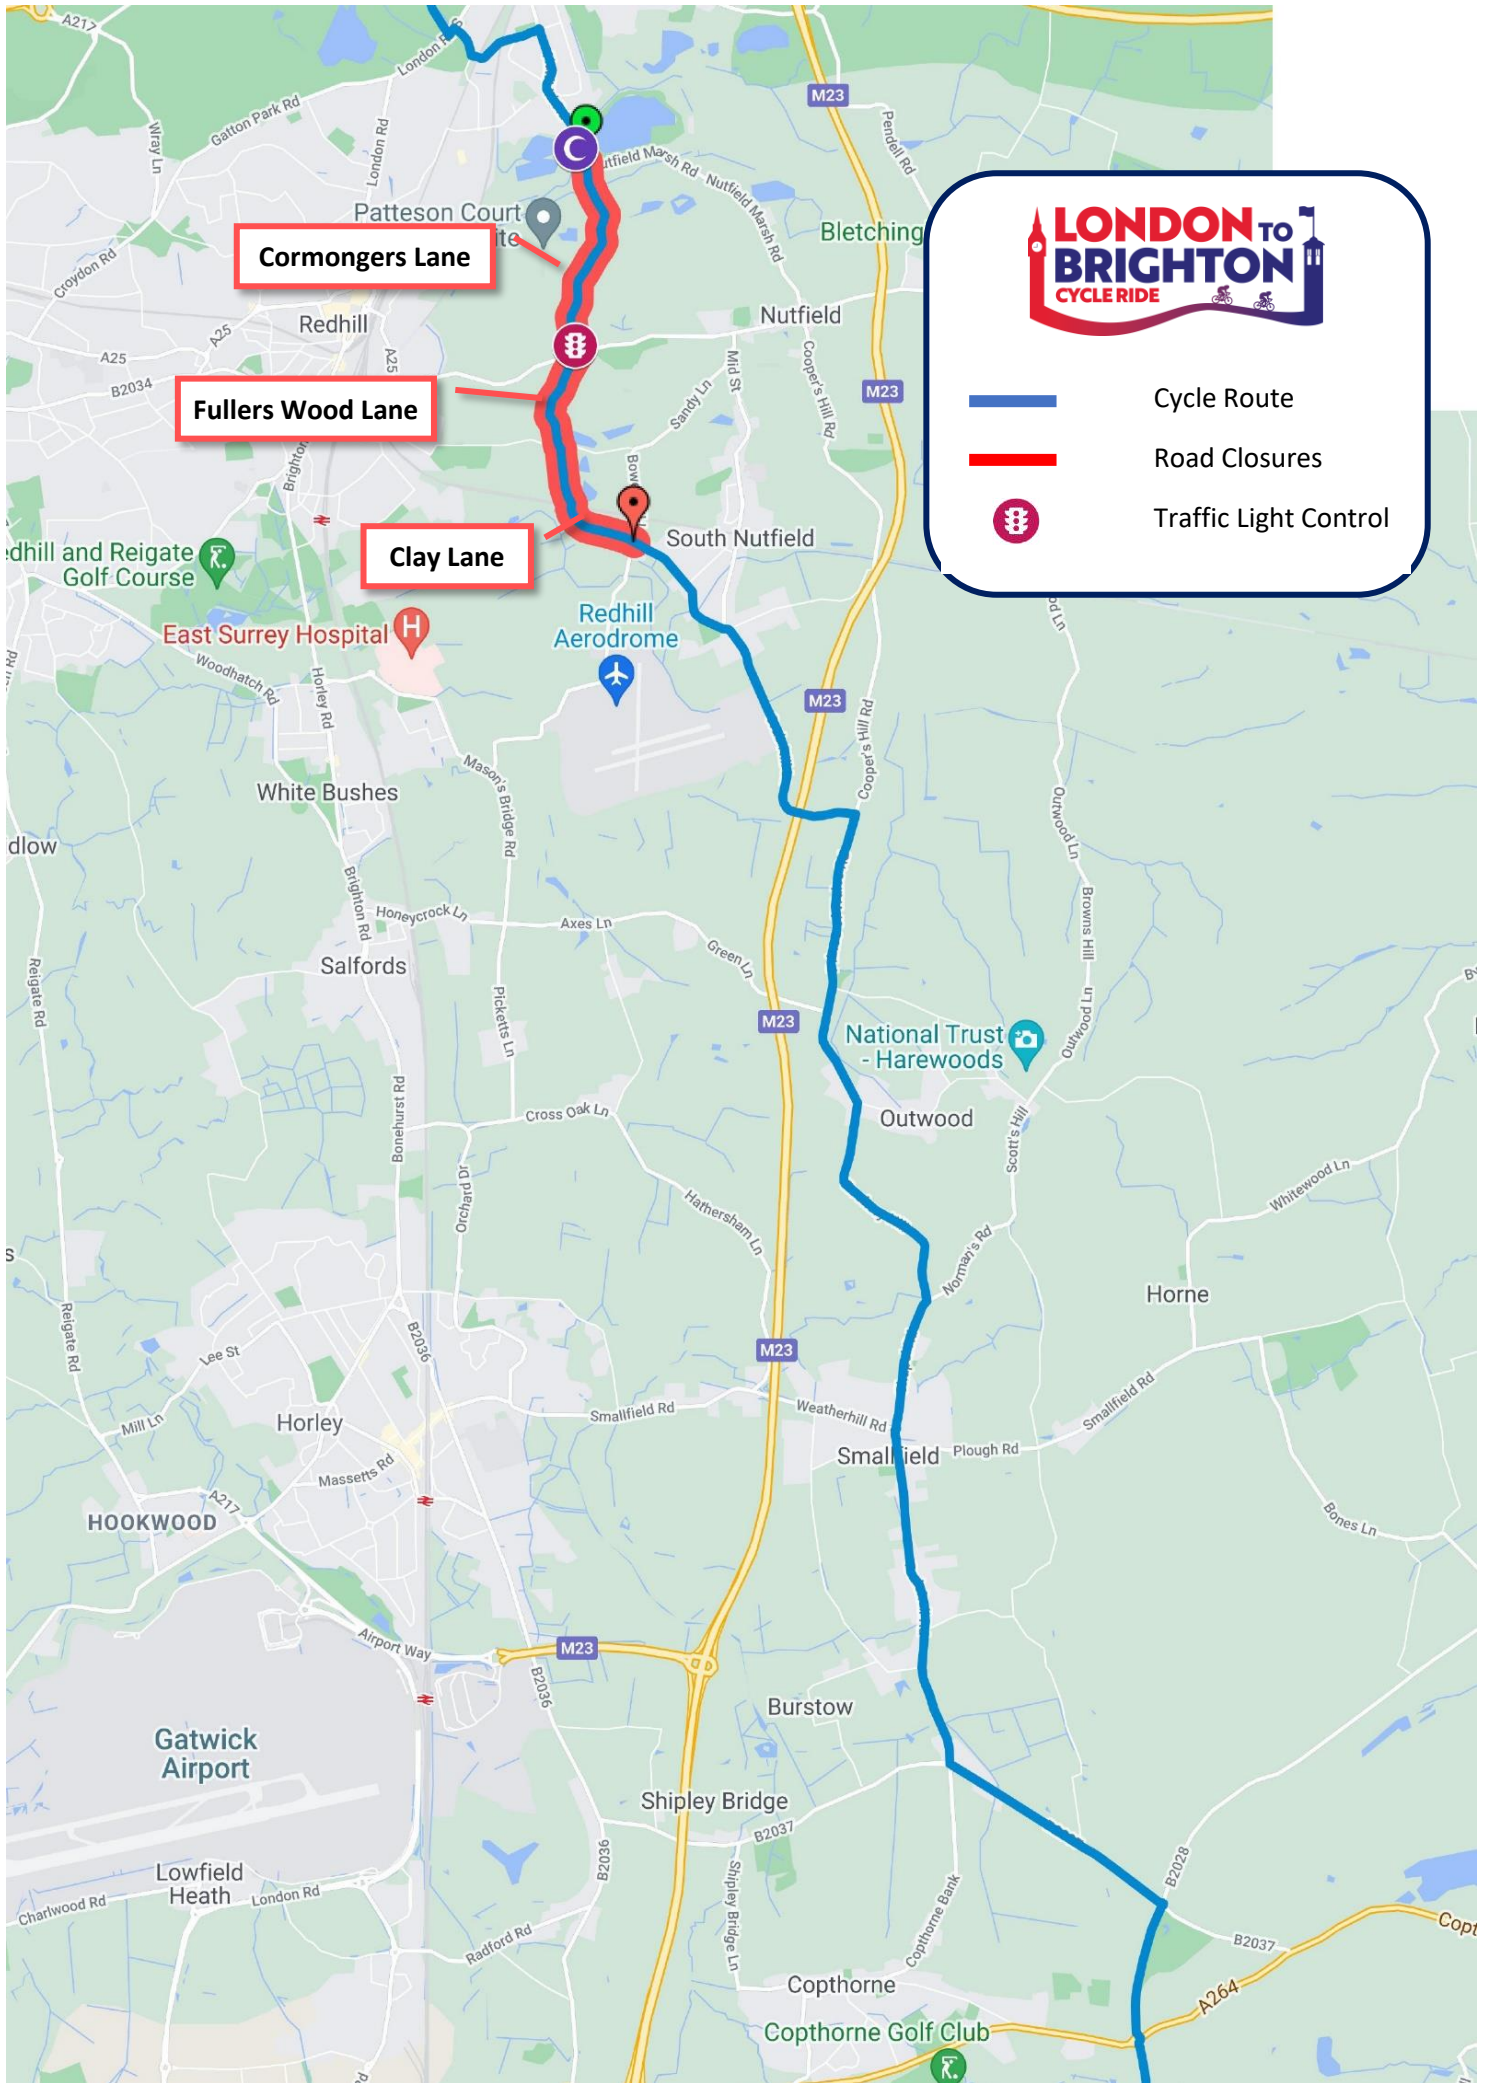

- Cycle Route
- Road Closures
- Traffic Light Control